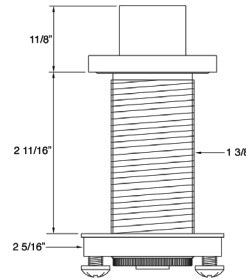

Ideal Deck Switch

IDS 1 PSS

IDS 1 MSS

IDS 1 GSS

IDS 1 BSS

IDS 1 YSS

IDS 1 RSS

Specifications

Air-activated button
Above the deck design for easy operation
Convenient alternative to a wall switch
Isolated from the electrical connections
Includes two outlet control box and tubing for disposal
and a hot tank 120v 15amp 1hp
Maximum counter thickness 2 11/16"
Minimum install hole diameter 1 3/8"

Construction

Solid 316L machined stainless steel construction
Available in Polished, Matte, PVD Gun Metal Gray™, PVD Satin Black, PVD Brushed Gold, PVD Polished Rose Gold
Indoor & outdoor
Limited Lifetime Warranty
Made in Italy

Codes/Standards

UL
CSA Enclosure Type 2
ADA Compliant