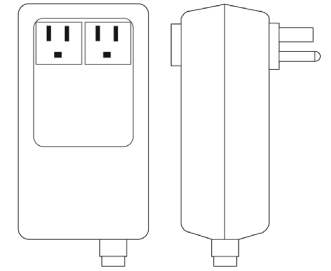

Ideal Deck Switch

IDS 1 PSS

IDS 1 MSS

IDS 1 GSS

IDS 1 BSS

IDS 1 YSS

IDS 1 RSS

Specifications

Air-activated button
Above the deck design for easy operation
Convenient alternative to a wall switch
Isolated from the electrical connections
Includes two outlet control box and tubing for disposal
and a hot tank 120v 15amp 1hp
Maximum counter thickness 2 11/16"
Minimum install hole diameter 1 3/8"

Construction

Solid 316L machined stainless steel construction
Available in Polished, Matte, PVD Gun Metal Gray™, PVD Satin Black, PVD Brushed Gold, PVD Polished Rose Gold
Indoor & outdoor
Limited Lifetime Warranty
Made in Italy

Codes/Standards

UL
CSA Enclosure Type 2
ADA Compliant