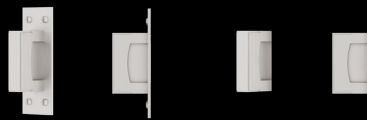

Knob + Backplate (DRS-KN-BP): 1-1/4" W x 1-7/16" D x 3-9/16" H
Knob Only (DRS-KN): 9/16" W x 1-4/16" D x 2" H

Prestige Finish
Premium Finish
Classic Finish

SMALL PULL

Small Pull + Backplate (DRS-SP-BP): 5-15/16" W x 1-7/16" D x 1-1/4" H
Small Pull Only (DRS-SP): 4-5/16" W x 1-1/4" D x 9/16" H