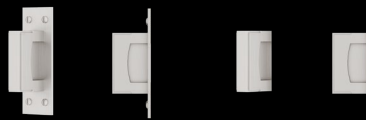

KNOB

Knob + Backplate (DRS-KN-BP): 1-1/4" W x 1-7/16" D x 3-9/16" H
Knob Only (DRS-KN): 9/16" W x 1-4/16" D x 2" H

Prestige Finish
Premium Finish
Classic Finish

SMALL PULL

Small Pull + Backplate (DRS-SP-BP): 5-15/16" W x 1-7/16" D x 1-1/4" H
Small Pull Only (DRS-SP): 4-5/16" W x 1-1/4" D x 9/16" H