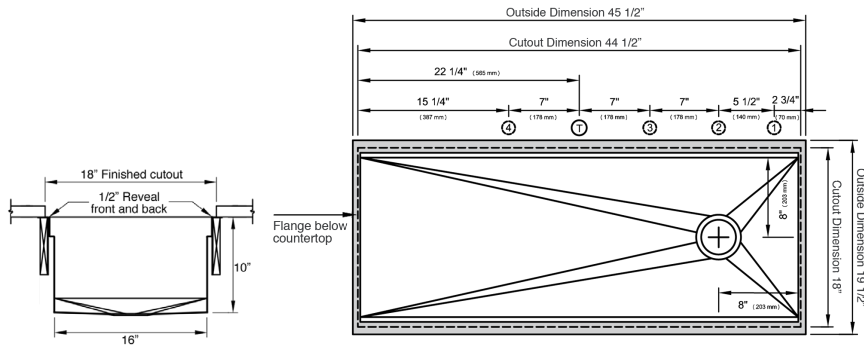

Exclusive Gray Resin

Specifications

Single bowl
Users: 1
Culinary Tools included: Four (6 pcs)
Galley Tap recommended: One
Outside dimensions: 45 1/2" x 19 1/2" x 10 5/16"
Counter top cutout: 44 1/2" x 18"
Basin area: 44" x 16"
Minimum cabinet size: 48" or 120cm

Culinary Tools included

- (1) Upper Tier Cutting Board 12 1/4" x 18"
- (1) Upper Tier Drying Rack 12 1/4" x 18"
- (1) 11" Colander
- (1) 11" Mixing Bowl with lid
- (2) Lower Tier Platforms for Colander, Mixing Bowl 12 1/4" x 17"

Suggested maximum inside corner radius of counter top cutout 3/8"
Center Tap hole diameters 2" behind cutout
T. Galley Tap 1 3/8" min hole diameter (1 1/2" min hole diameter for fast water jet cut)
1. Galley Deck Switch 1 3/8" min hole diameter or Galley Automatic Strainer Basket knob 1" min and 1 3/8" max hole diameter
2. Galley Hot and Cold Water Dispenser* 1 3/8" min hole diameter (1 1/2" min hole diameter for fast water jet cut) or Galley Soap Dispenser 1" min to 1 3/8" max hole diameter
3. Galley Soap Dispenser
4. Galley Soap Dispenser
*Galley Hot and Cold Water dispenser requires a minimum 8" clearance to center if installed to the right of the Galley Tap