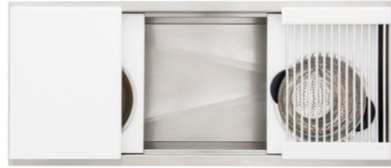

IWS 4S WH

Designer White Resin