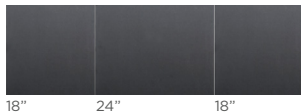

Upper Deck™ (Optional)

Upper Deck set **UD 5 3P GT/BA/WH/GR** Graphite, Bamboo, White or Gray Resin