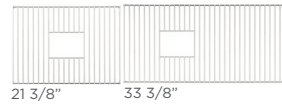

Recommended Workstation Accessories

Bottom Grate set **BG 5 D 2 SS** Stainless Steel