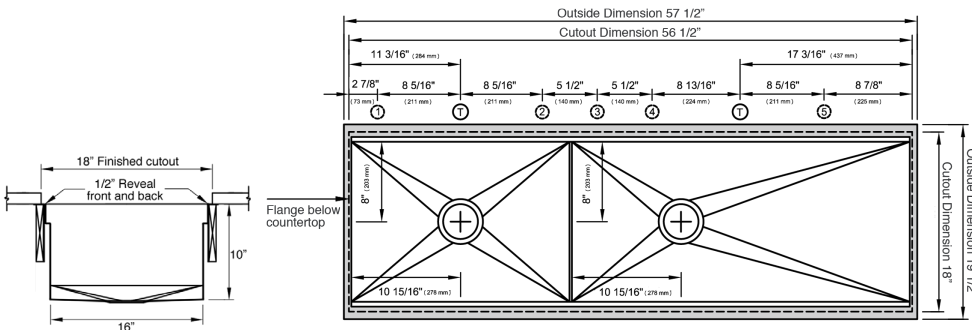

Ideal Work&WashStation™ 5D

Specifications

Double bowl
Users: 1-2
Culinary/Wash Tools included: Seven (11 pcs)
Galley Taps recommended: Two
Outside dimensions: 57 1/2" x 19 1/2" x 10 5/16"
Counter top cutout: 56 1/2" x 18"
Basin area: 33 7/8", 21 7/8" x 16"
Minimum cabinet size: 60" or 150cm

Culinary/Wash Tools included

- (1) Upper Tier Cutting Board 12 1/4" x 18"
- (2) Upper Tier Drying Rack 12 1/4" x 18"
- (1) 11" Colander
- (1) 11" Mixing Bowl with lid
- (1) Lower Tier Platform for Colander, Mixing Bowl 12 1/4" x 17"
- (1) Lower Tier Mini Drying Rack 6" x 17"
- (1) Lower Tier Utensil Caddy 6" x 17"

Basin construction

16GA 316L stainless steel indoor/outdoor
Angel finish
Two tier design
Star™ groove pattern
Reversible center/side drain
Elevated drain cover included
Limited Lifetime Warranty
Made in the USA
ASME A112.19.3/CSA B45.4 certified

Upper Deck™ (Optional)

Upper Deck set **UD 5 3P GT/BA/WH/GR** Graphite, Bamboo, White or Gray Resin

18" 24" 18"

Upper Deck sections Graphite, Bamboo, White or Gray Resin

Recommended Workstation Accessories

Bottom Grate set **BG 5 D 2 SS** Stainless Steel

21 3/8" 33 3/8"

Manual Strainer Basket
MDRNMSS Angel Finish Stainless Steel

Disposal Flange Strainer Basket
GDRNMSS Angel Finish Stainless Steel

Auto Strainer Basket Angel Finish Stainless Steel with Polished or Matte knob

ADRNPSS
ADRNMSS