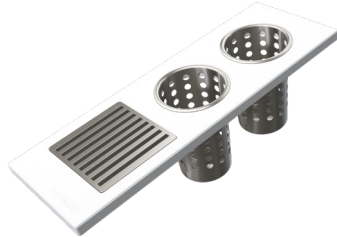

Upper Tier Utensil Caddy

UC-06-U-BA

Natural Golden Bamboo

UC-06-U-GT

Graphite Wood Composite

UC-06-U-WH

Designer White Resin

UC-06-U-GR

Exclusive Gray Resin

Specifications

- 2 stainless steel perforated cylinders
- 1 stainless steel grate
- Platform 6" x 18"

Material Thickness

- Natural Golden Bamboo: 3/4"
- Graphite Wood Composite: 1/2"
- Exclusive Gray Resin: 5/8"
- Designer White Resin: 5/8"