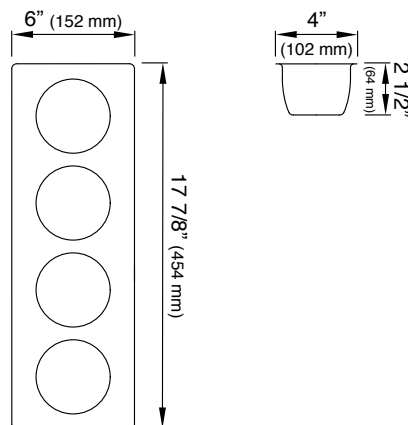

## Specifications

4 small stainless steel bowls 4"  
Platform 6" x 18"

## Technical Drawing

## Material Thickness

Natural Golden Bamboo: 3/4"  
Graphite Wood Composite: 1/2"  
Exclusive Gray Resin: 5/8"  
Designer White Resin: 5/8"