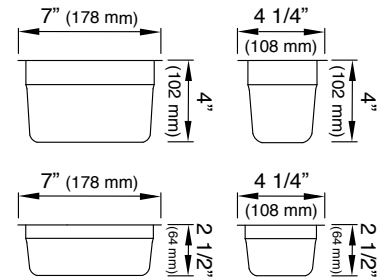

Exclusive Gray Resin

Specifications

- 3 stainless steel containers
- 1 deep, 2 shallow
- 3 stainless lids
- Dual sided
- Platform 8 3/4" x 18"

Technical Drawing

Material Thickness

- Natural Golden Bamboo: 3/4"
- Graphite Wood Composite: 1/2"
- Exclusive Gray Resin: 5/8"
- Designer White Resin: 5/8"