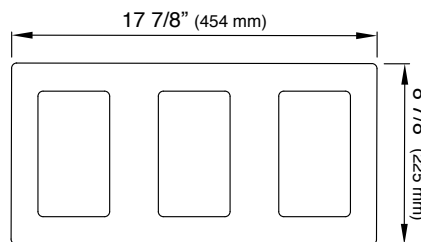

Exclusive Gray Resin

Specifications

- 3 stainless steel containers
- 1 deep, 2 shallow
- 3 stainless lids
- Dual sided
- Platform 8 3/4" x 18"

Technical Drawing

Material Thickness

- Natural Golden Bamboo: 3/4"
- Graphite Wood Composite: 1/2"
- Exclusive Gray Resin: 5/8"
- Designer White Resin: 5/8"