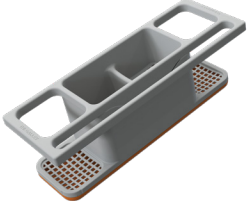

Lower Tier Wash Caddy

WC-06-L-GT

Graphite Resin+

WC-06-L-GR

Exclusive Gray Resin+

WC-06-L-WH

Designer White Resin+

Specifications

Removable drip tray
Polypropylene
6" x 17"

Technical Drawing