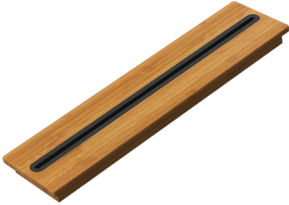

Countertop Recessed Knife Block

KB-03-C-WA

American Black Walnut

KB-03-C-GT

Graphite Wood Composite

KB-03-C-BA

Natural Golden Bamboo

Specifications

Linear opening with a magnet to hold knives in place
Semi recessed (2 7/16" x 10 9/16" C.O.) or flush mounted (2 15/16" x 11 1/16" C.O. 3/16" radius)
2 7/8" x 11"

Material Thickness

American Black Walnut: 3/4"
Graphite Wood Composite: 1/2"
Natural Golden Bamboo: 3/4"