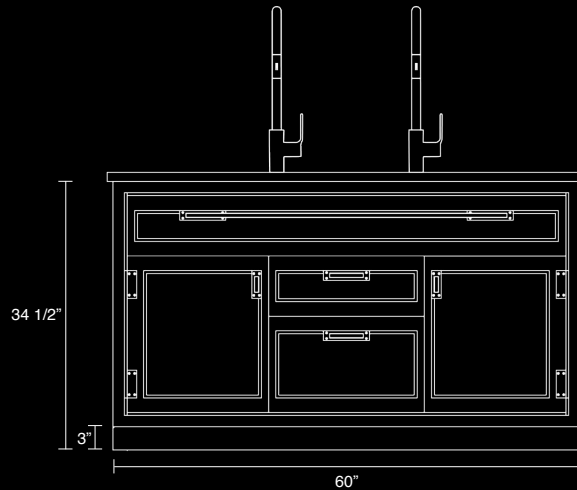

THE GALLEY DRESSER.

Handcrafted Fine Culinary Furniture

DRESSER 5

SPECIFICATIONS

Dresser 5 (DRS-5-RH/LH)

60" W x 25" D x 34-1/2" H (inches)

152 W x 64 D x 88 H (cm)

Lead time: 12 weeks

Dresser Culinary Kit

One 18" Upper Deck™ Section

One Dual Tier Drying Rack

One Upper Tier Garnish Board

One Dual Tier Condiment Serving Board

Three Dual Tier Platforms

Two Colanders

Two Mixing Bowls with lids

One Wash Basin

One Large Serving Bowl

Two Dual Tier Cutting Boards

One Dual Tier 2" Chef's Block

Two Upper Tier Half Sheet Pans

One Upper Tier Utensil Caddy

One Upper Tier Condiment Serving Board

Interior Craftsmanship & Storage