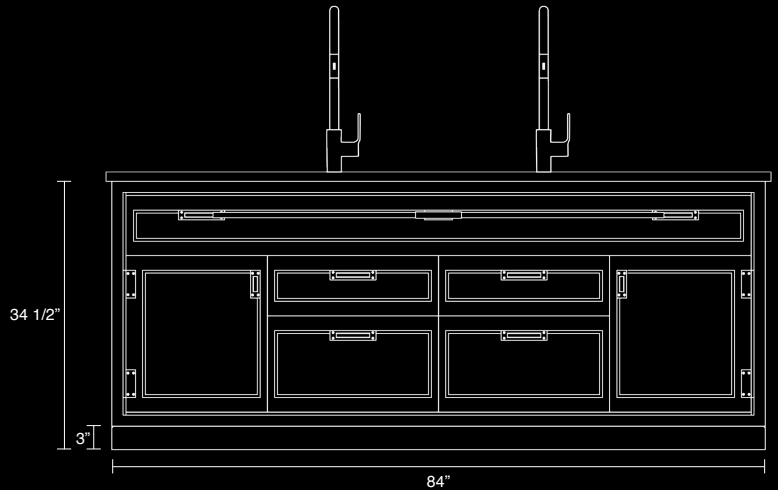

Dresser Culinary Kit

One 18" Upper Deck, Section

One Dual Tier Drying Rack

One Upper Tier Garnish Board

One Dual Tier Condiment Serving Board

Three Dual Tier Platforms

Two Colanders

Two Mixing Bowls with lids

One Wash Basin

One Large Serving Bowl

Two Dual Tier Cutting Boards

One Dual Tier 2" Chef's Block

Two Upper Tier Half Sheet Pans

One Upper Tier Utensil Caddy

One Upper Tier Condiment Serving Board