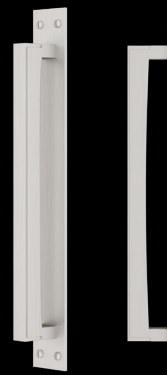

#### KNOB

Knob + Backplate (DRS-KN-BP): 1-1/4" W x 1-7/16" D x 3-9/16" H

Knob Only (DRS-KN): 9/16" W x 1-1/4" D x 2" H

DRS-KN-BP

DRS-KN

#### SMALL PULL

Small Pull + Backplate (DRS-SP-BP): 5-15/16" W x 1-7/16" D x 1-1/4" H

Small Pull Only (DRS-SP): 4-5/16" W x 1-1/4" D x 9/16" H

DRS-SP-BP

DRS-SP

#### MEDIUM PULL

Medium Pull + Backplate (DRS-MP-BP): 10-1/4" W x 1-5/8" D x 1-1/4" H

Medium Pull Only (DRS-MP): 8-5/8" W x 1-7/16" D x 9/16" H

DRS-MP-BP

DRS-MP

#### APPLIANCE PULL

Appliance Pull + Backplate (DRS-AP-BP): 12-1/2" W x 1-15/16" D x 1-3/8" H

Appliance Pull Only (DRS-AP): 10-13/16" W x 1-3/4" D x 3/4" H

DRS-AP-BP

DRS-AP