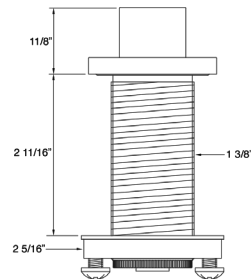

Ideal Deck Switch

IDS-1-PSS

IDS-1-MSS

IDS-1-GSS

IDS-1-BSS

IDS-1-YSS

IDS-1-RSS

Specifications

Air-activated button
Above the deck design for easy operation
Convenient alternative to a wall switch
Isolated from the electrical connections
Includes tubing and two outlet control box for disposal and a hot tank 120v 15amp 1hp
Maximum counter thickness 2 11/16"
Minimum install hole diameter 1 3/8"

Construction

Solid 316L machined stainless steel construction
Available in Polished, Matte, PVD Gun Metal Gray™, PVD Satin Black, PVD Brushed Gold, PVD Polished Rose Gold
Indoor & outdoor
Limited Lifetime Warranty
Made in Italy

Codes/Standards

UL
CSA Enclosure Type 2
ADA Compliant