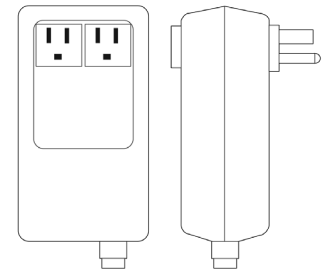

Ideal Deck Switch

IDS-1-PSS

IDS-1-MSS

IDS-1-GSS

IDS-1-BSS

IDS-1-YSS

IDS-1-RSS

Specifications

Air-activated button
Above the deck design for easy operation
Convenient alternative to a wall switch
Isolated from the electrical connections
Includes tubing and two outlet control box for disposal and a hot tank 120v 15amp 1hp
Maximum counter thickness 2 11/16"
Minimum install hole diameter 1 3/8"

Construction

Solid 316L machined stainless steel construction
Available in Polished, Matte, PVD Gun Metal Gray™, PVD Satin Black, PVD Brushed Gold, PVD Polished Rose Gold
Indoor & outdoor
Limited Lifetime Warranty
Made in Italy

Codes/Standards

UL
CSA Enclosure Type 2
ADA Compliant