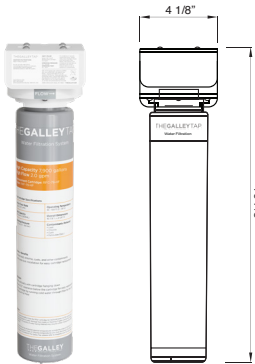

Specifications

Ideal BarTap

- Single-lever control
- Ceramic disk cartridge
- Forward rotating COMFORTFEEL™ lever handle
- Q-Dock™ docking system holds hand spray in place
- Ergonomic slide switch to select Ideal Flow, Laminar or Spray Flow
- Automatic return to laminar flow
- Concealed easy clean spray face
- Spout rotates 360°
- Counterweight
- Dual check valves
- 24" stainless steel flexible hoses 3/8" compression
- Maximum counter thickness 2"
- Minimum install hole diameter 1 3/8"
- Optional base ring included
- Total height 15 13/16"
- High Flow 2.2 GPM maximum flow rate
- Eco Flow 1.8 GPM maximum flow rate
- For use with Water Filtration System* (included)

*Note: May reduce water flow

Water Filtration System
(Included)