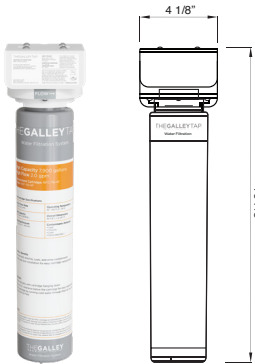

Specifications

Ideal BarTap

- Single-lever control
- Ceramic disk cartridge
- Forward rotating COMFORTFEEL™ lever handle
- Q-Dock™ docking system holds hand spray in place
- Ergonomic slide switch to select Ideal Flow, Laminar or Spray Flow
- Automatic return to laminar flow
- Concealed easy clean spray face
- Spout rotates 360°
- Counterweight
- Dual check valves
- 24" stainless steel flexible hoses 3/8" compression
- Maximum counter thickness 2"
- Minimum install hole diameter 1 3/8"
- Optional base ring included
- Total height 15 13/16"
- High Flow 2.2 GPM maximum flow rate
- Eco Flow 1.8 GPM maximum flow rate
- For use with Water Filtration System* (included)

*Note: May reduce water flow

Water Filtration System
(Included)